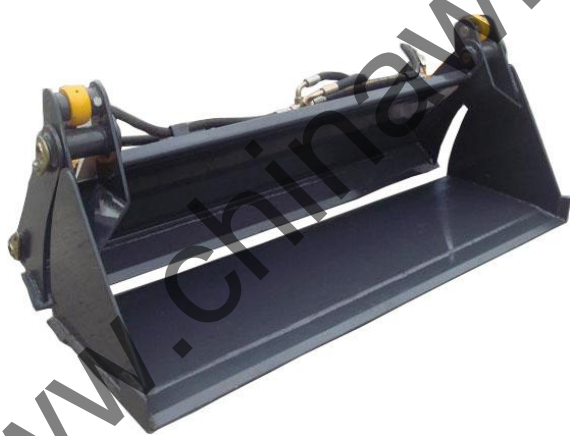

Tel:0086-532-66739792

Fax:0086-532-66739791

BE USED FOR ENGINEERING:

HAMMER

EARTH AUGER

FOURINONEBUCKET

DOZER BLADE

Qingdao Zongjin Engineering Machinery Co.,Ltd.